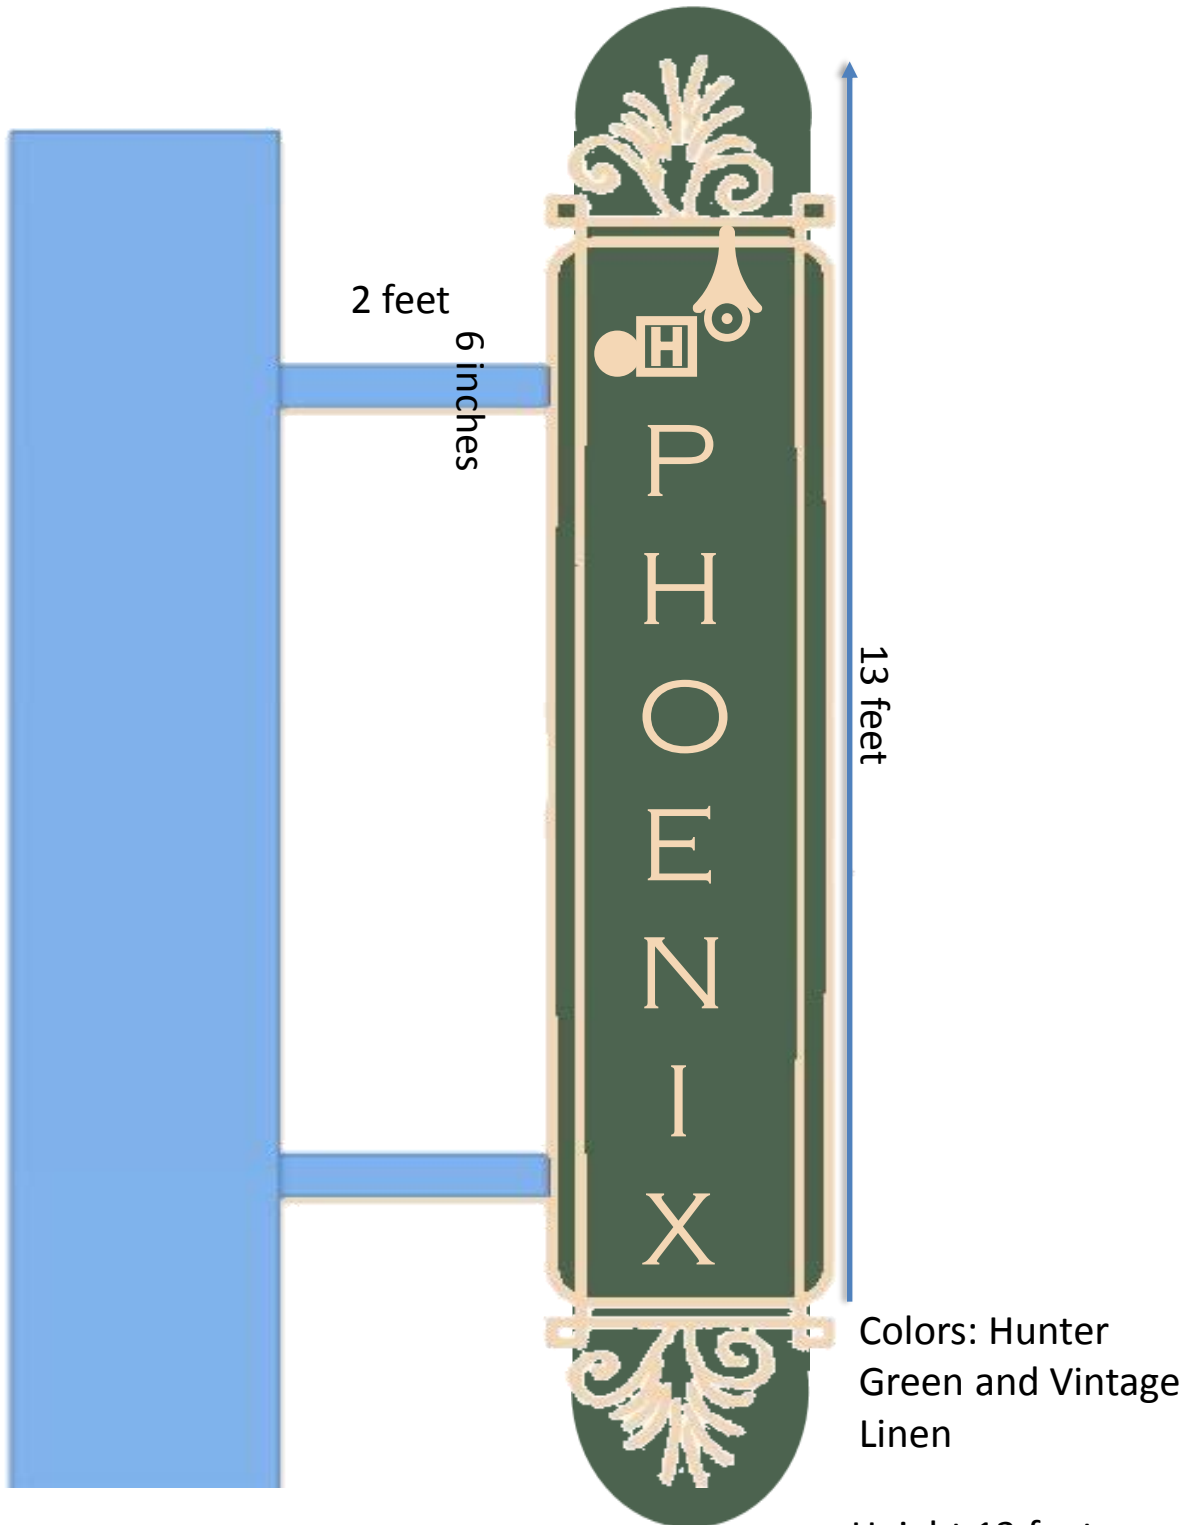

The
P
H
O
E
N
I
X

The image shows a vertical signpost with a blue rectangular base. Two horizontal blue bars extend from the base to support a vertical rectangular sign. The sign has a decorative red border with ornate flourishes at the top and bottom. Inside the sign, the words 'The PHOENIX' are written in a black, serif font, with 'The' in a smaller size at the top and 'PHOENIX' in larger, spaced-out letters below. A small red diamond is positioned on the left side of the sign, between the 'O' and 'E'.

418 South Gay St . Marquee

Colors: Hunter Green and Vintage Linen

Height 13 feet
Width 2 feet
Materials:
aluminum frame
neon light