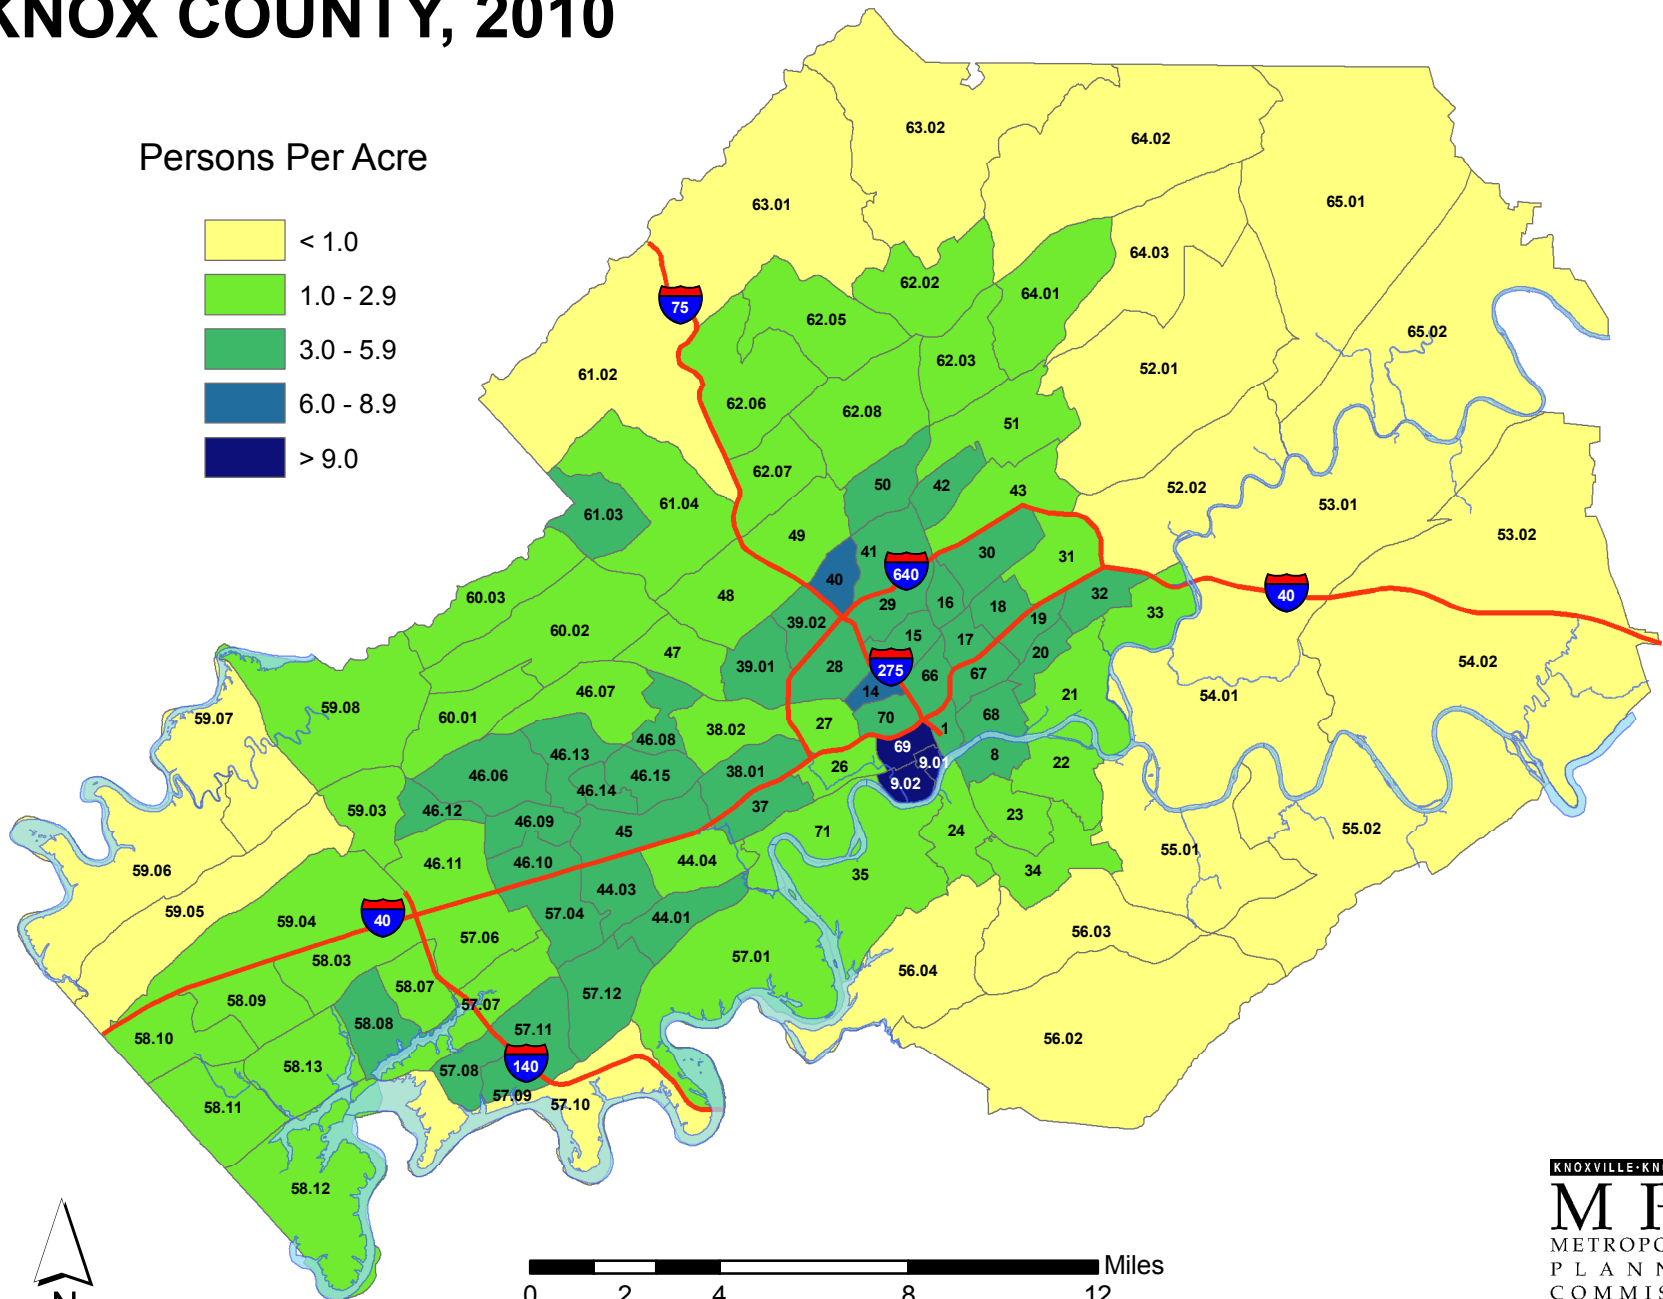

KNOX COUNTY, 2010

Persons Per Acre

Source: U.S. Census Bureau, 2010 Census, PL94-171.