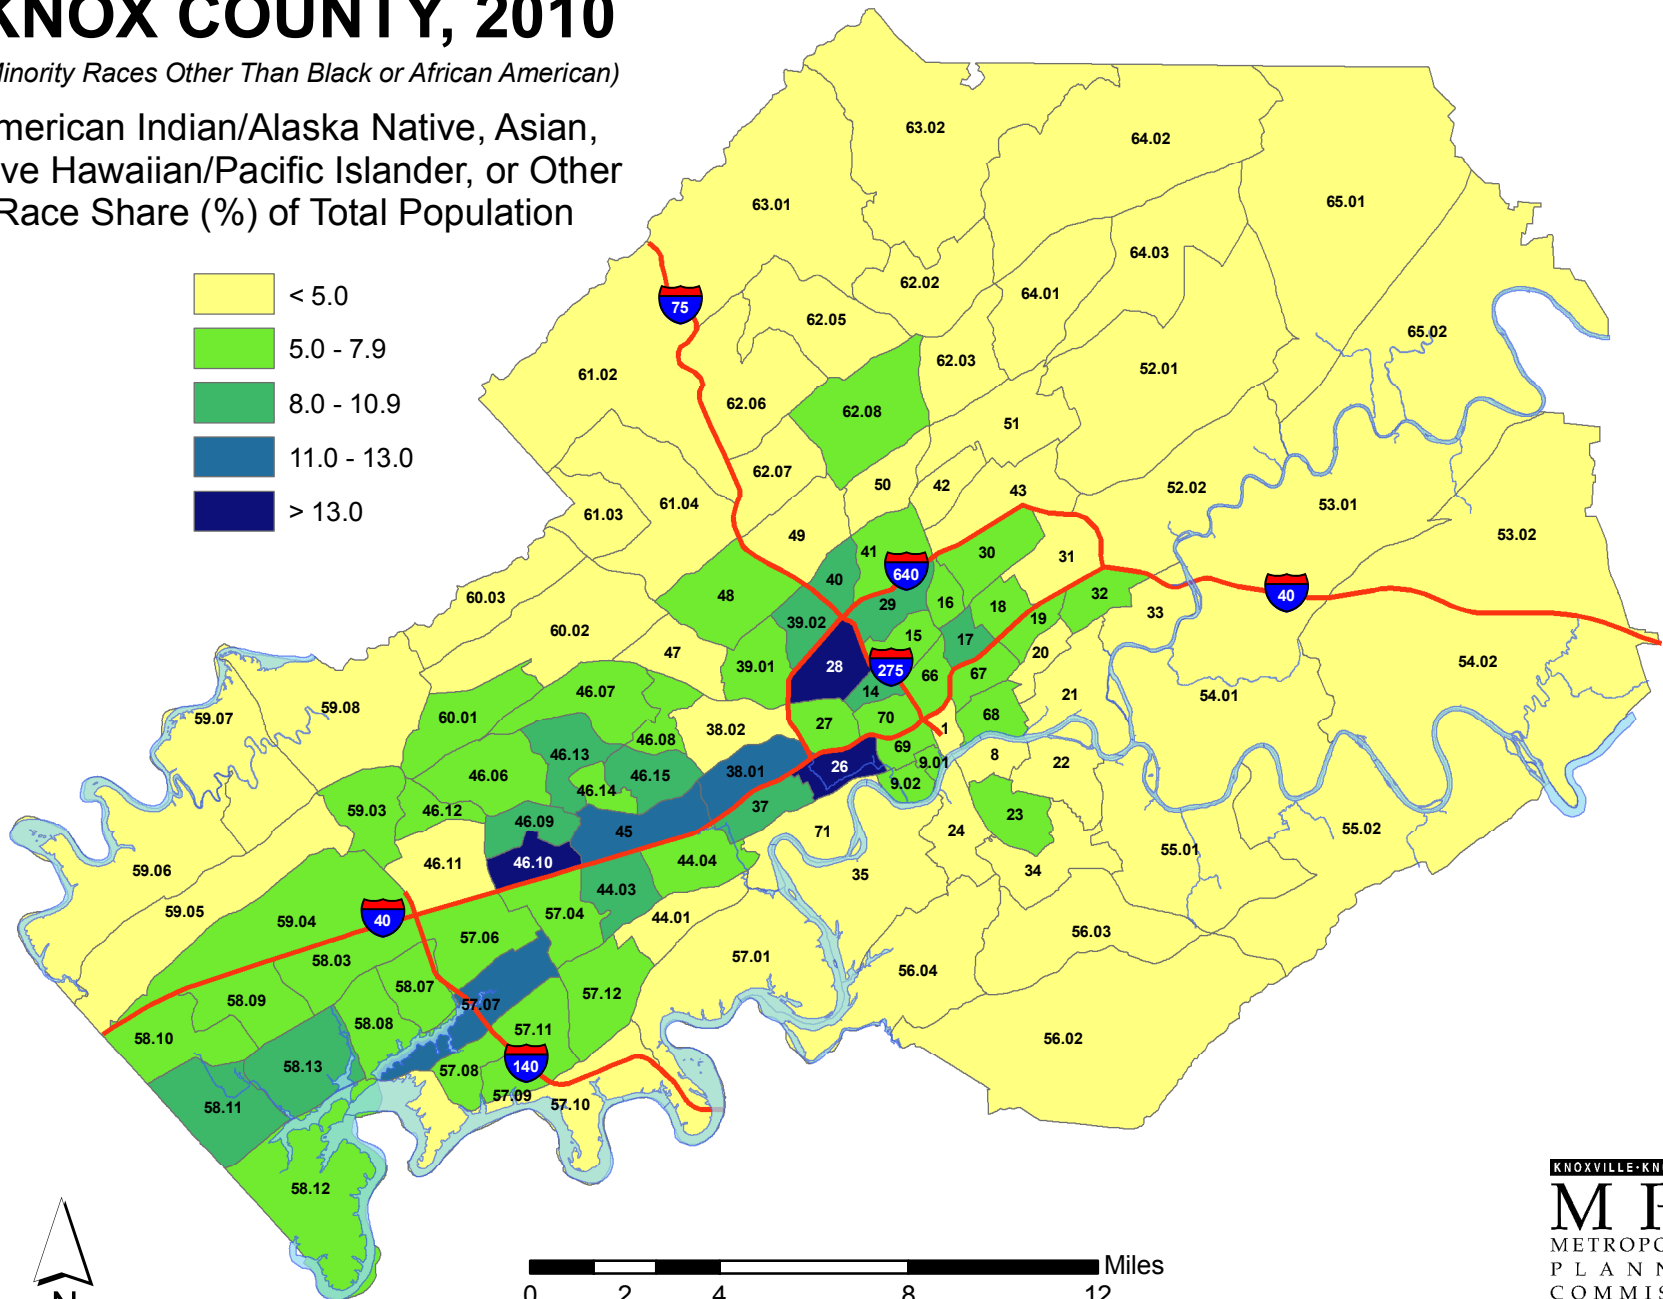

KNOX COUNTY, 2010

(Minority Races Other Than Black or African American)

American Indian/Alaska Native, Asian,
Native Hawaiian/Pacific Islander, or Other
Race Share (%) of Total Population

Source: U.S. Census Bureau, 2010 Census, PL94-171.