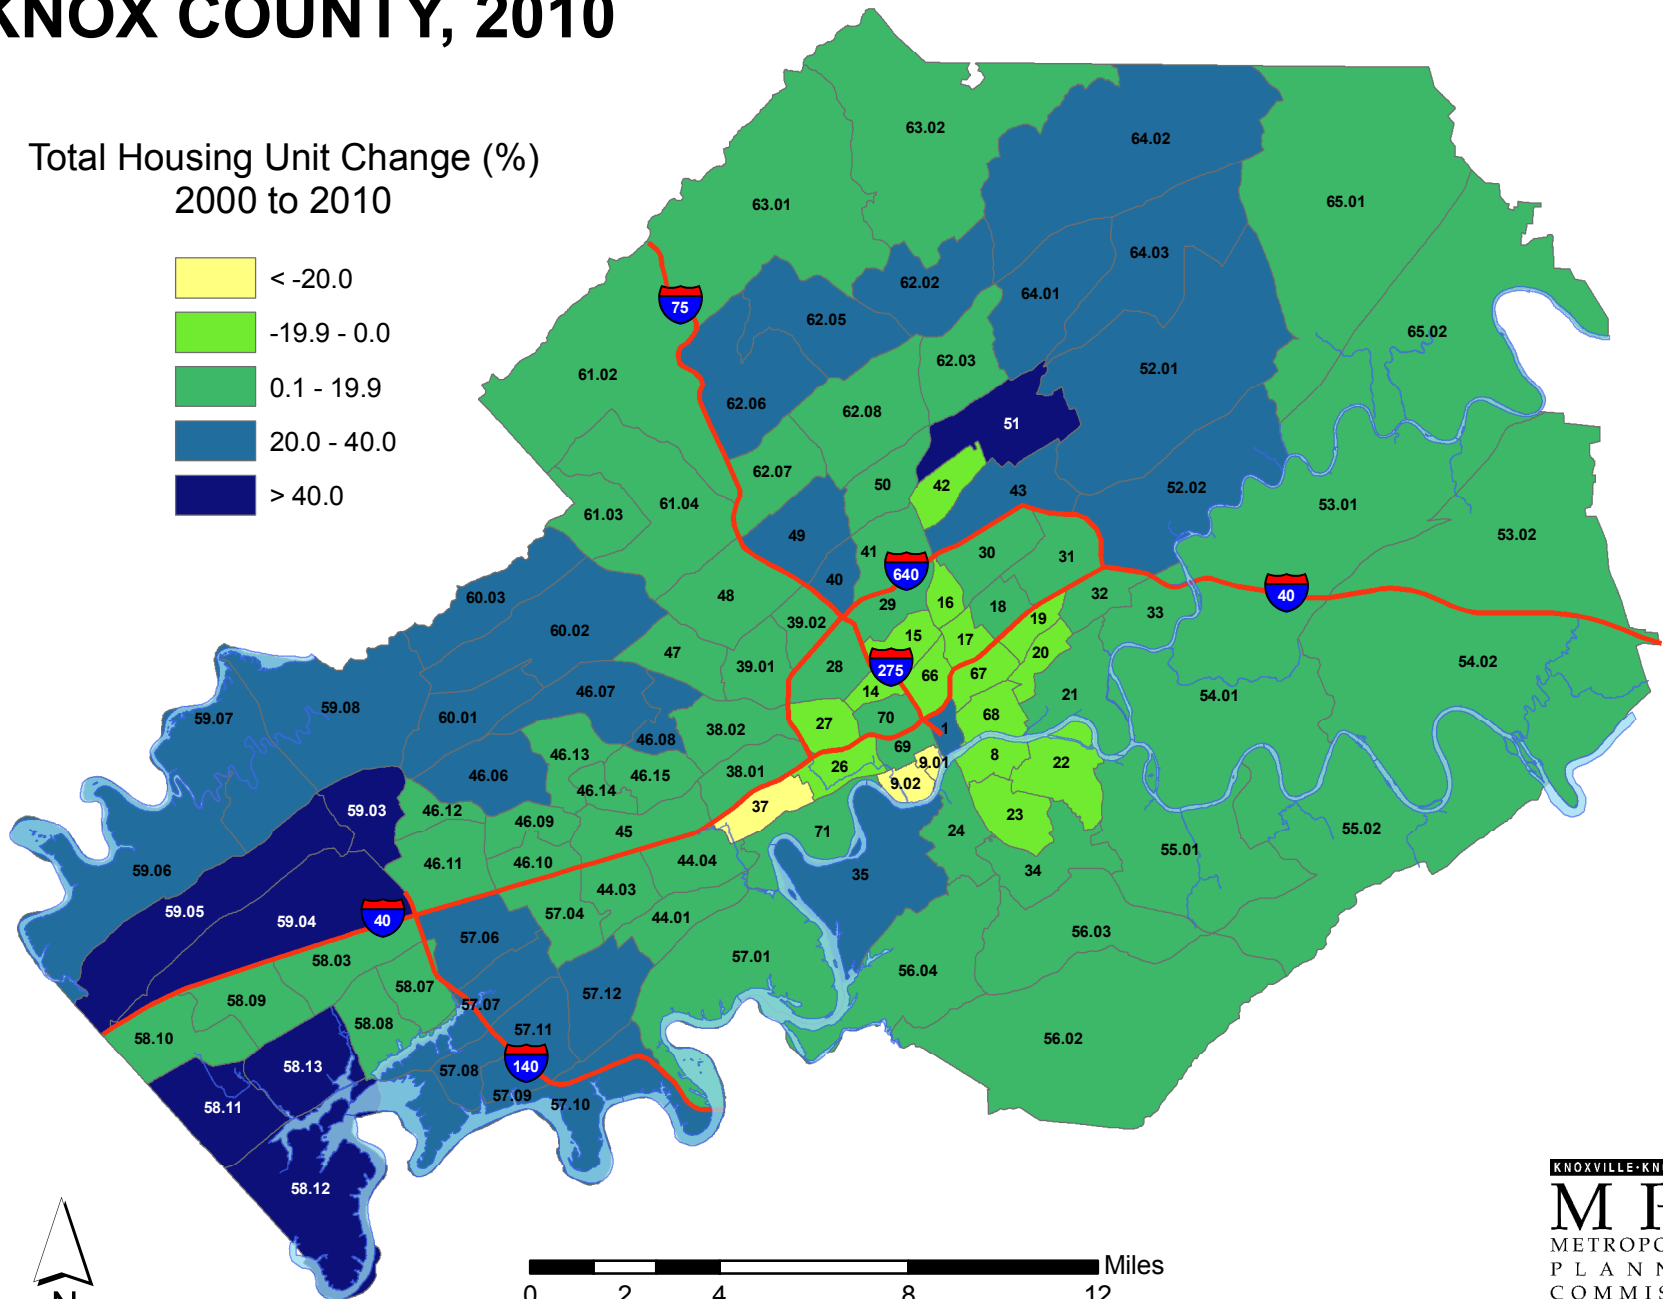

# KNOX COUNTY, 2010

Total Housing Unit Change (%)  
2000 to 2010

Source: U.S. Census Bureau, 2010 Census, PL94-171.