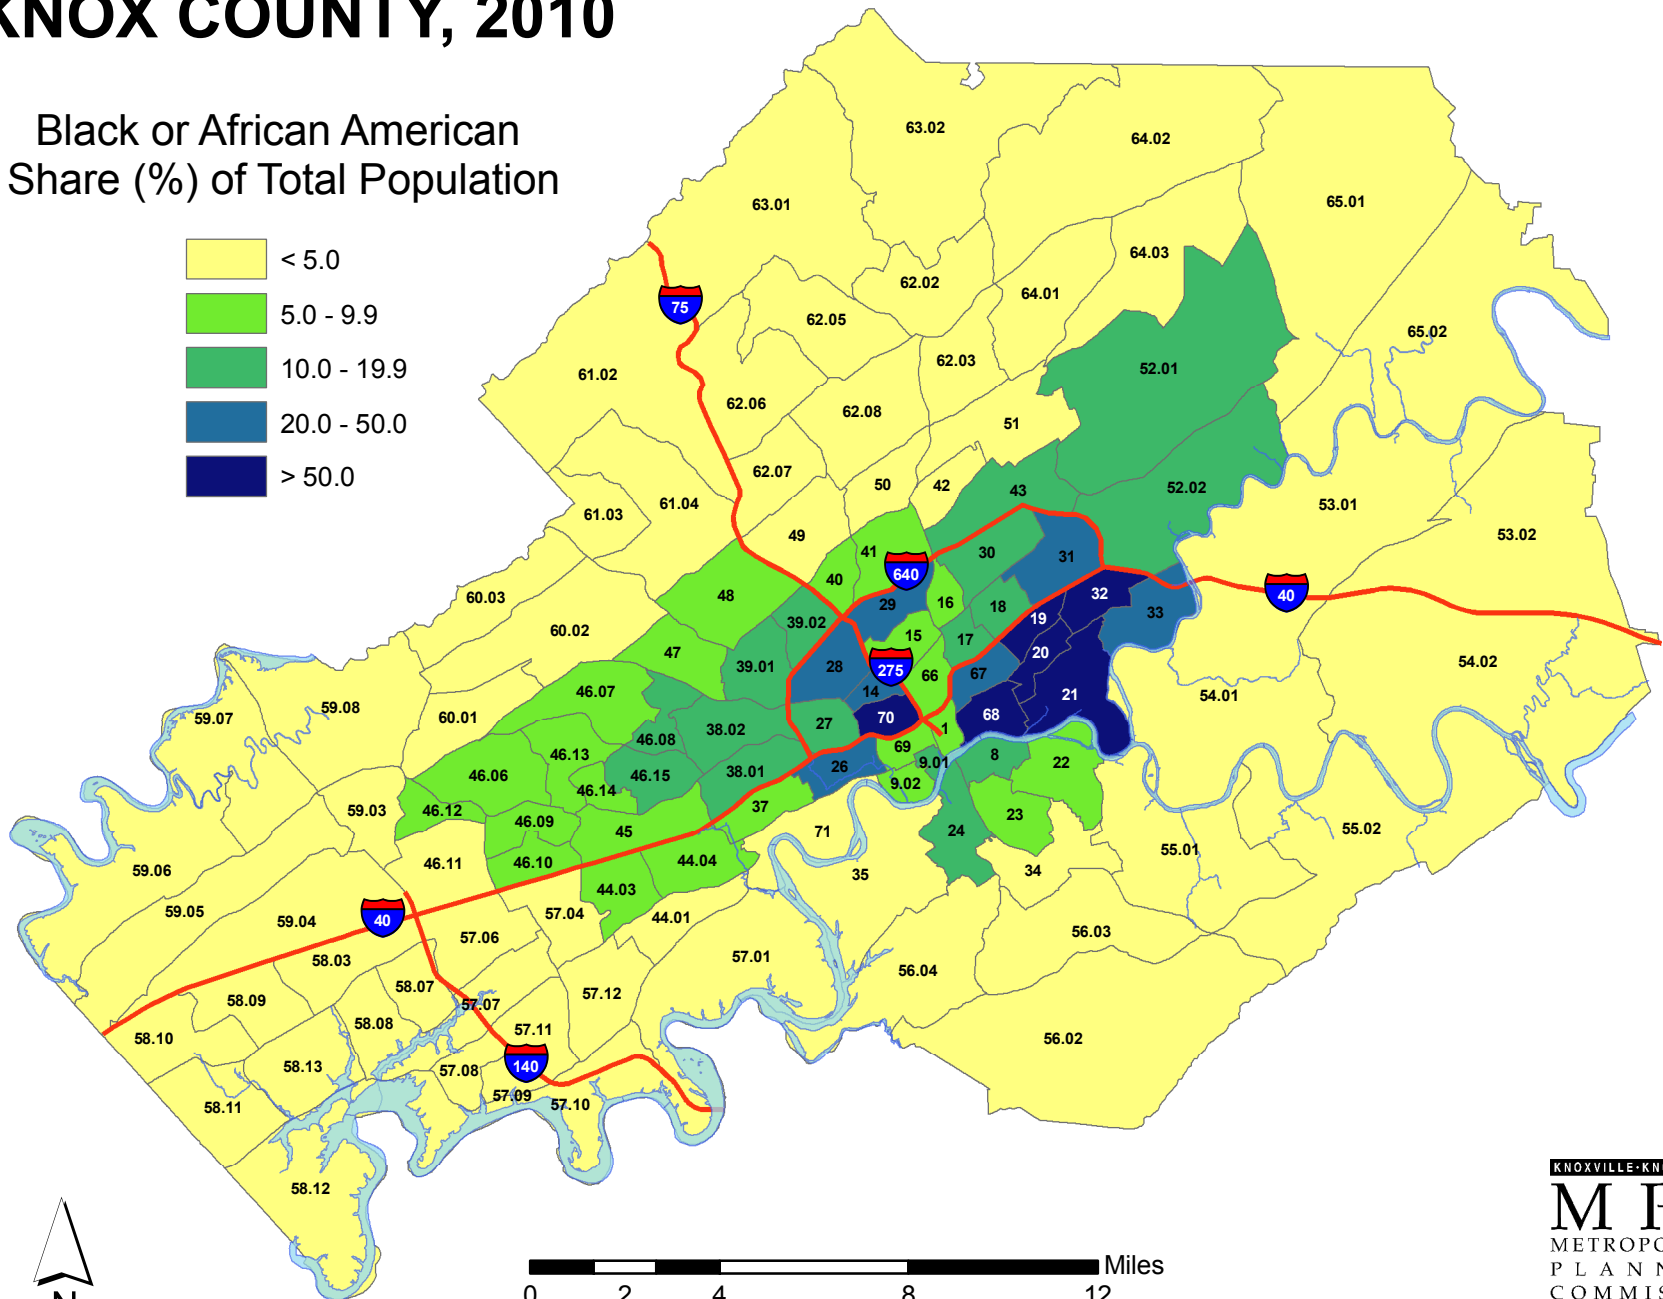

KNOX COUNTY, 2010

Black or African American
Share (%) of Total Population

Source: U.S. Census Bureau, 2010 Census, PL94-171.