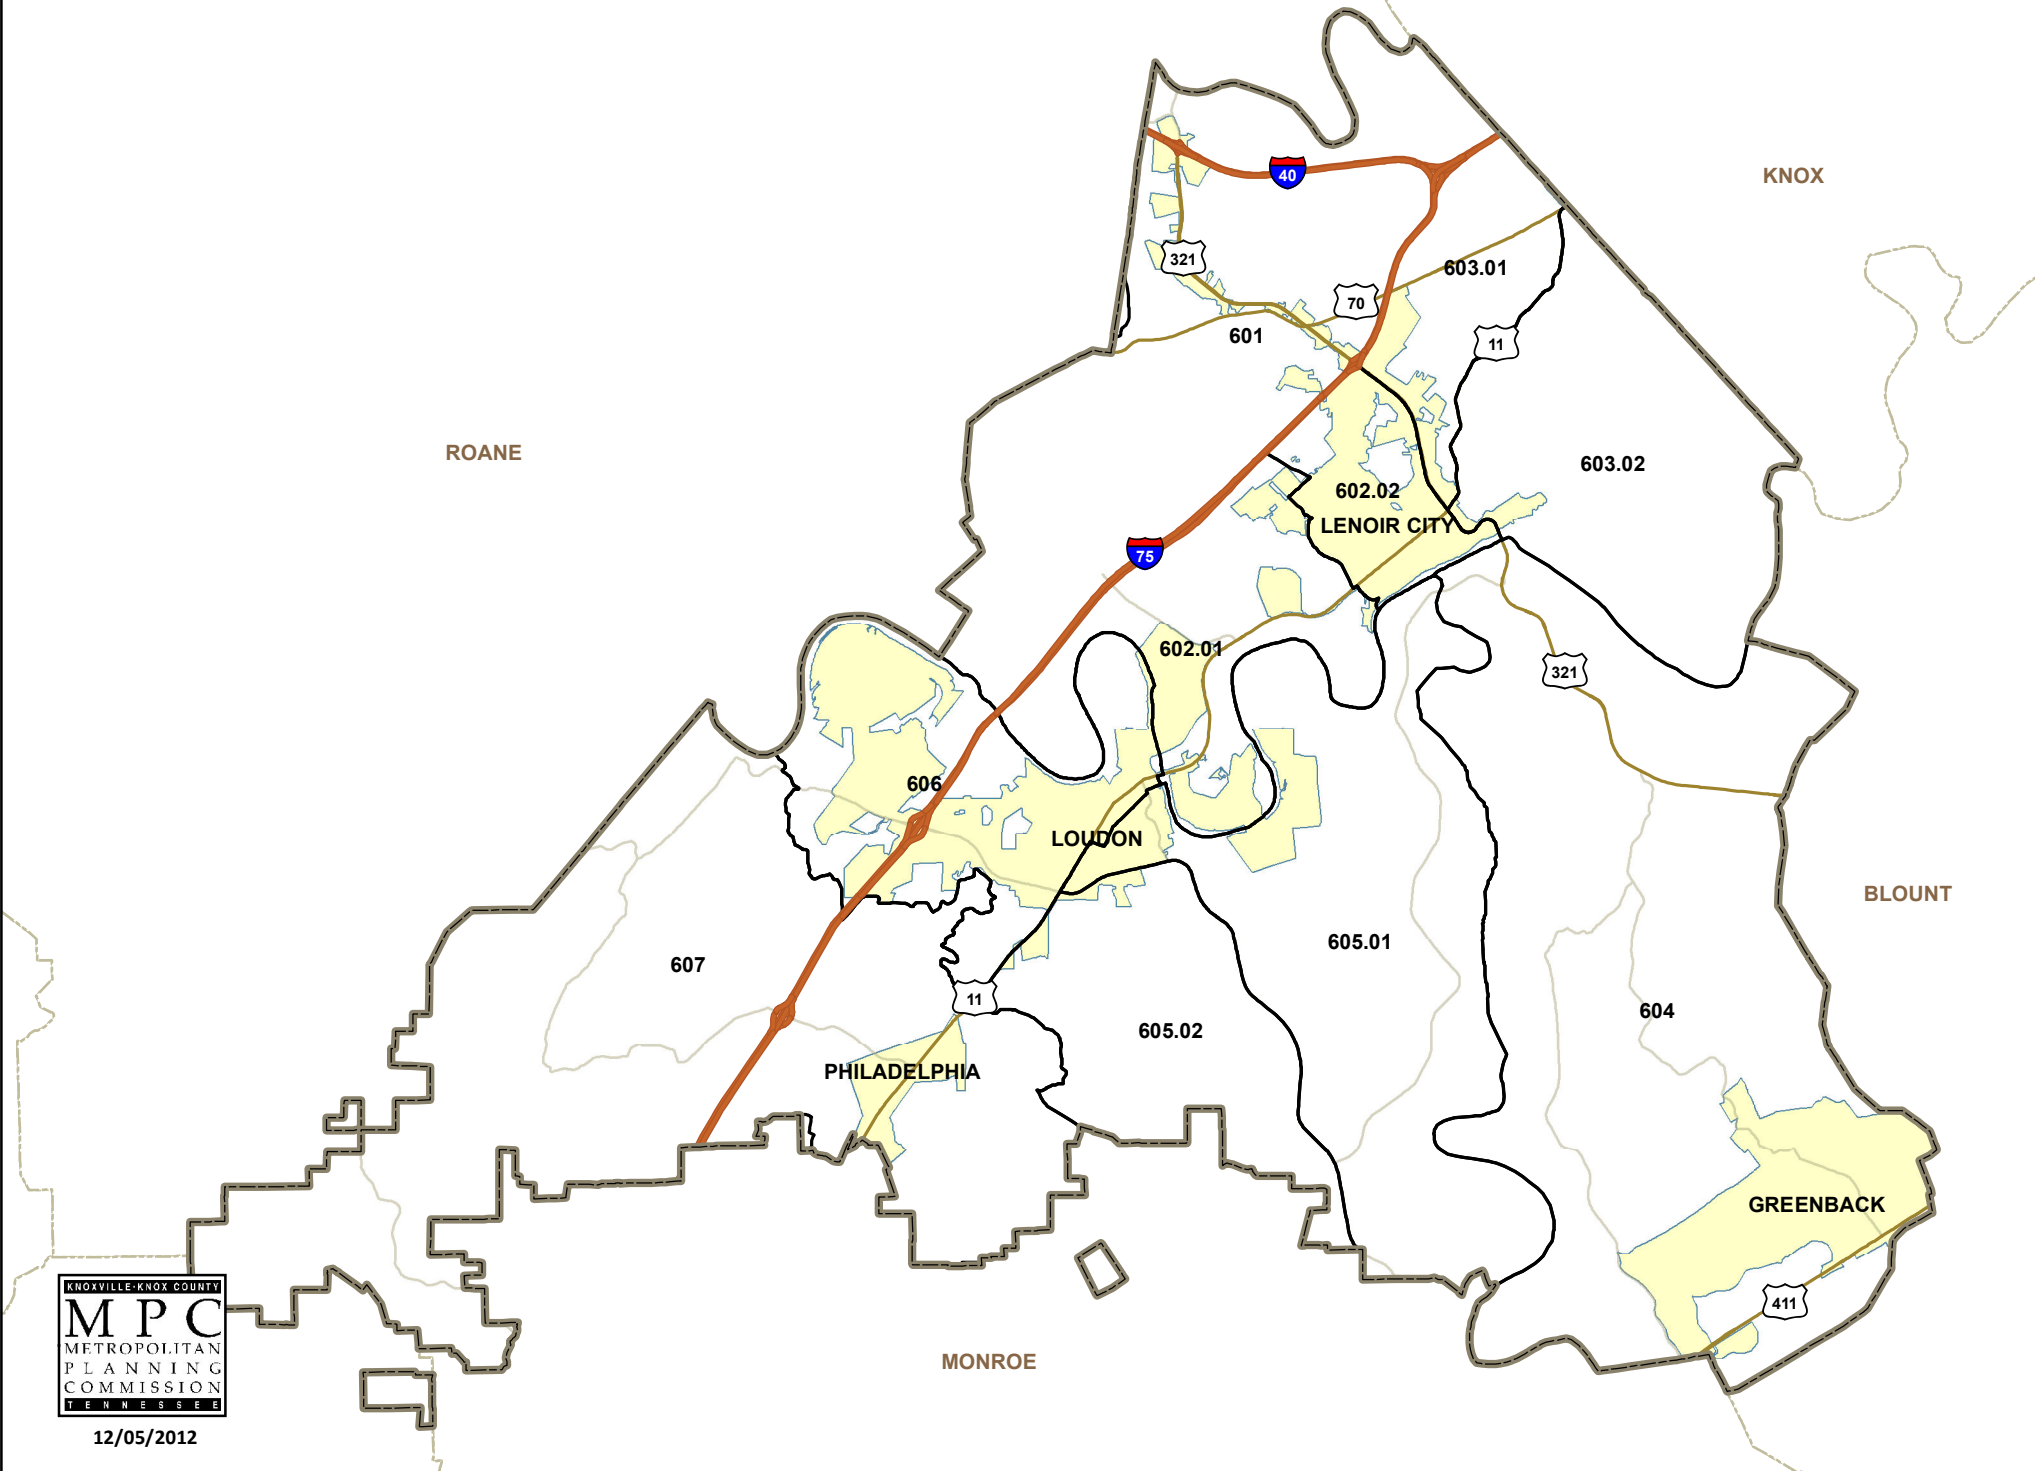

ANDERSON COUNTY (with Census Tracts)

12/05/2012

BLOUNT COUNTY (with Census Tracts)

12/05/2012

KNOX COUNTY (with Census Tracts)

LOUDON COUNTY (with Census Tracts)

12/05/2012

UNION COUNTY (with Census Tracts)

144

GRAINGER

402.02

370

131

ANDERSON

33

LUTTRELL

131

PLAINVIEW

12/05/2012

KNOX