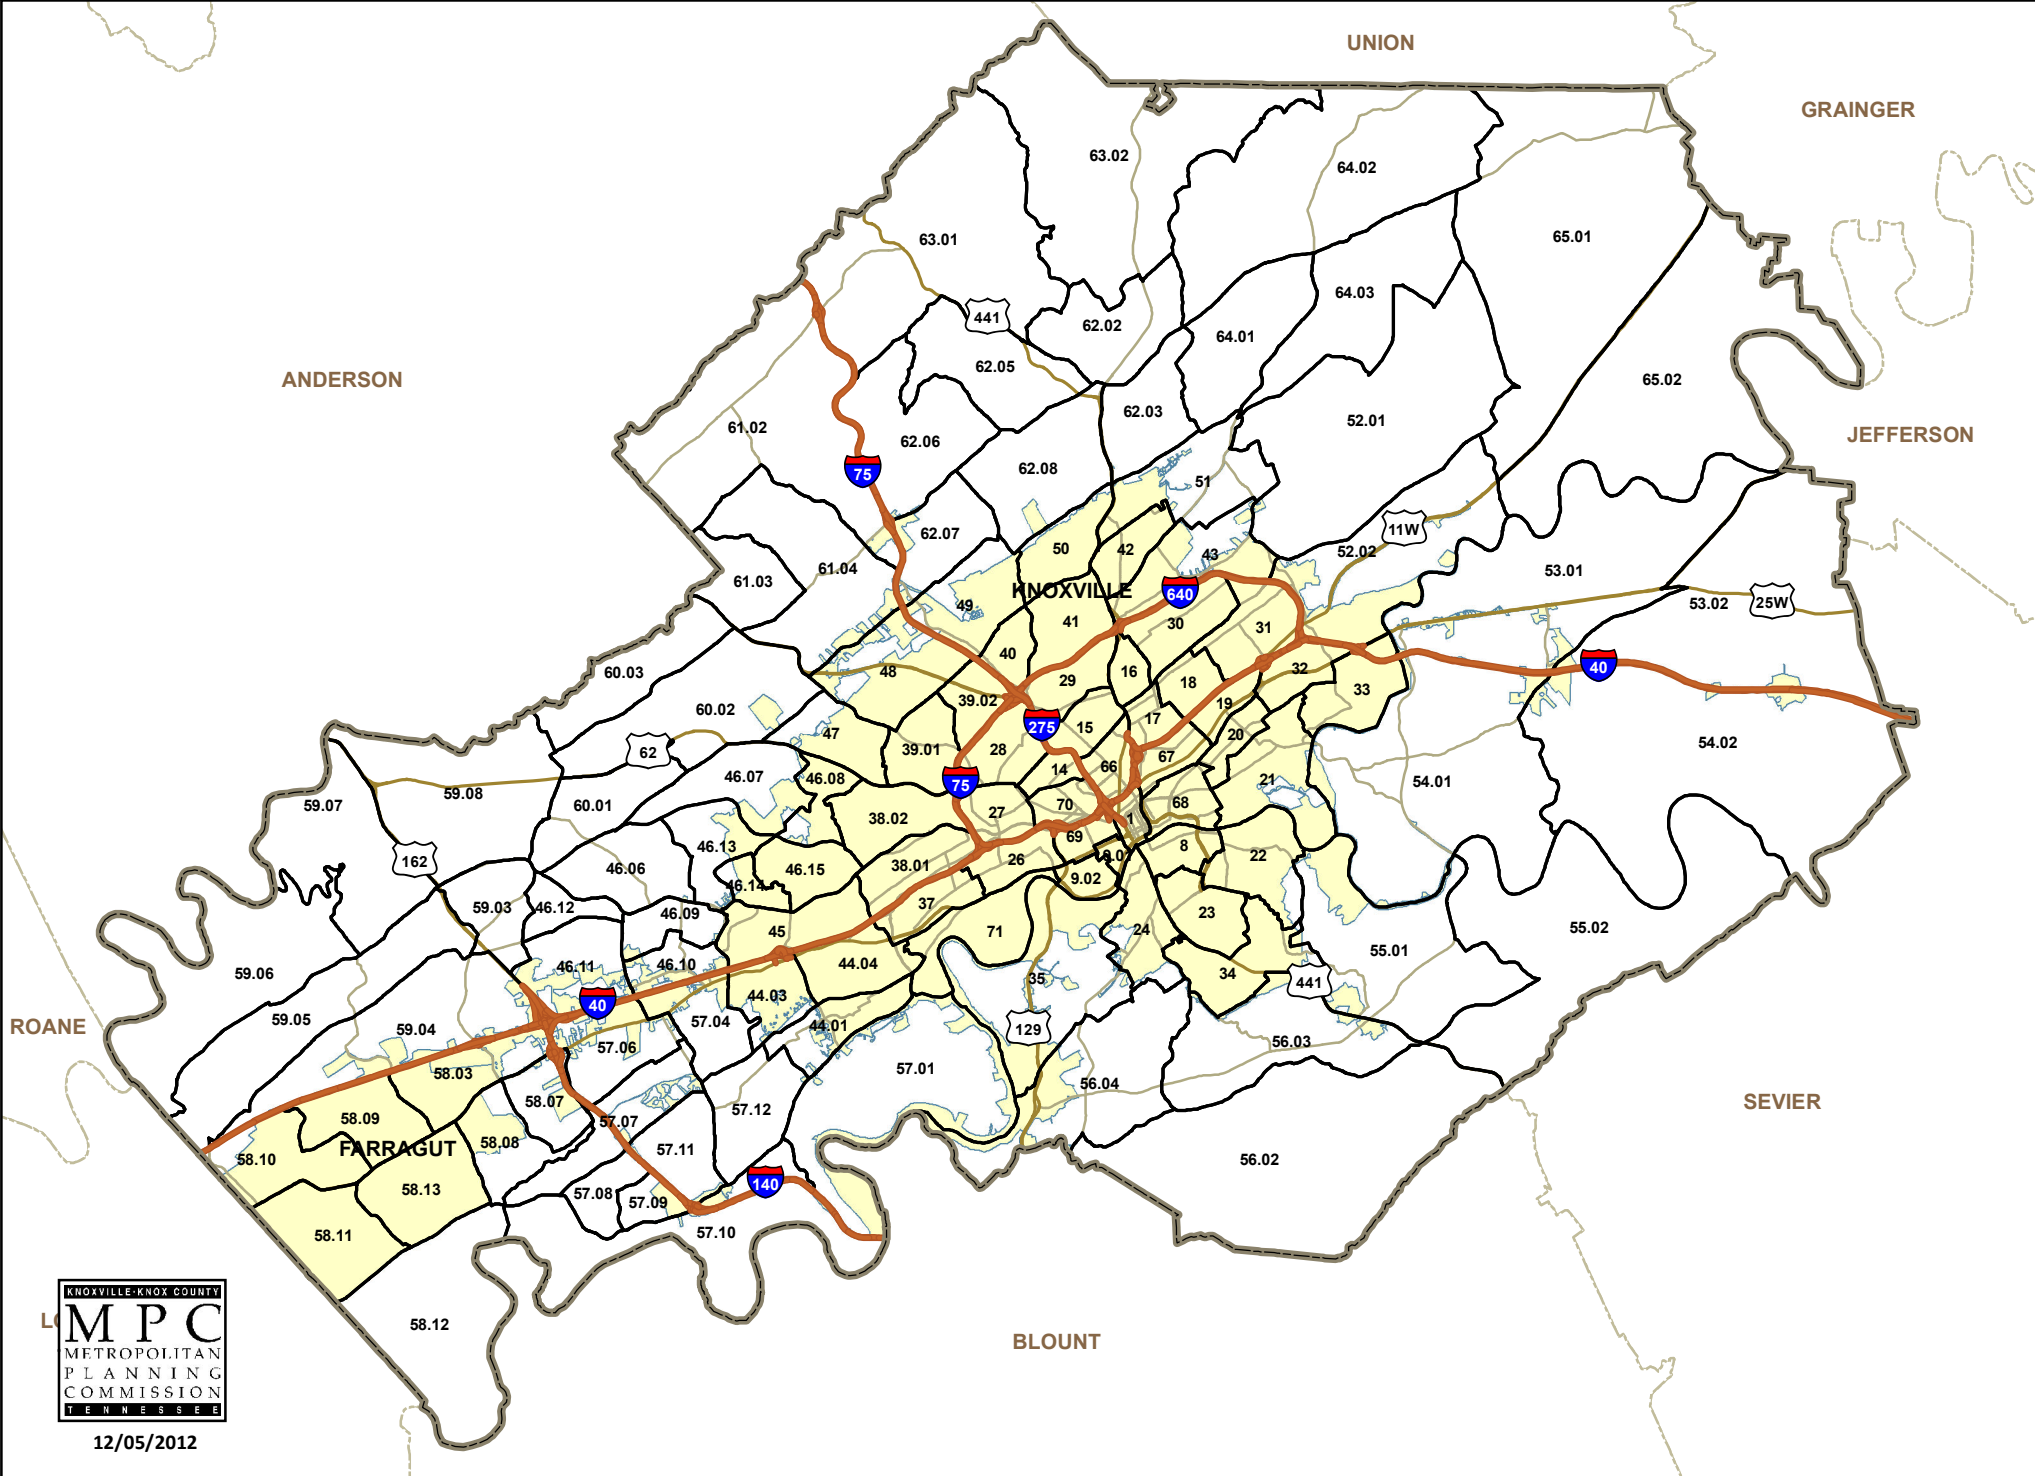

ANDERSON COUNTY (with Census Tracts)

12/05/2012

BLOUNT COUNTY (with Census Tracts)

12/05/2012

KNOX COUNTY (with Census Tracts)

LOUDON COUNTY (with Census Tracts)

12/05/2012

UNION COUNTY (with Census Tracts)

144

GRAINGER

402.02

370

131

ANDERSON

33

LUTTRELL

131

PLAINVIEW

12/05/2012

KNOX