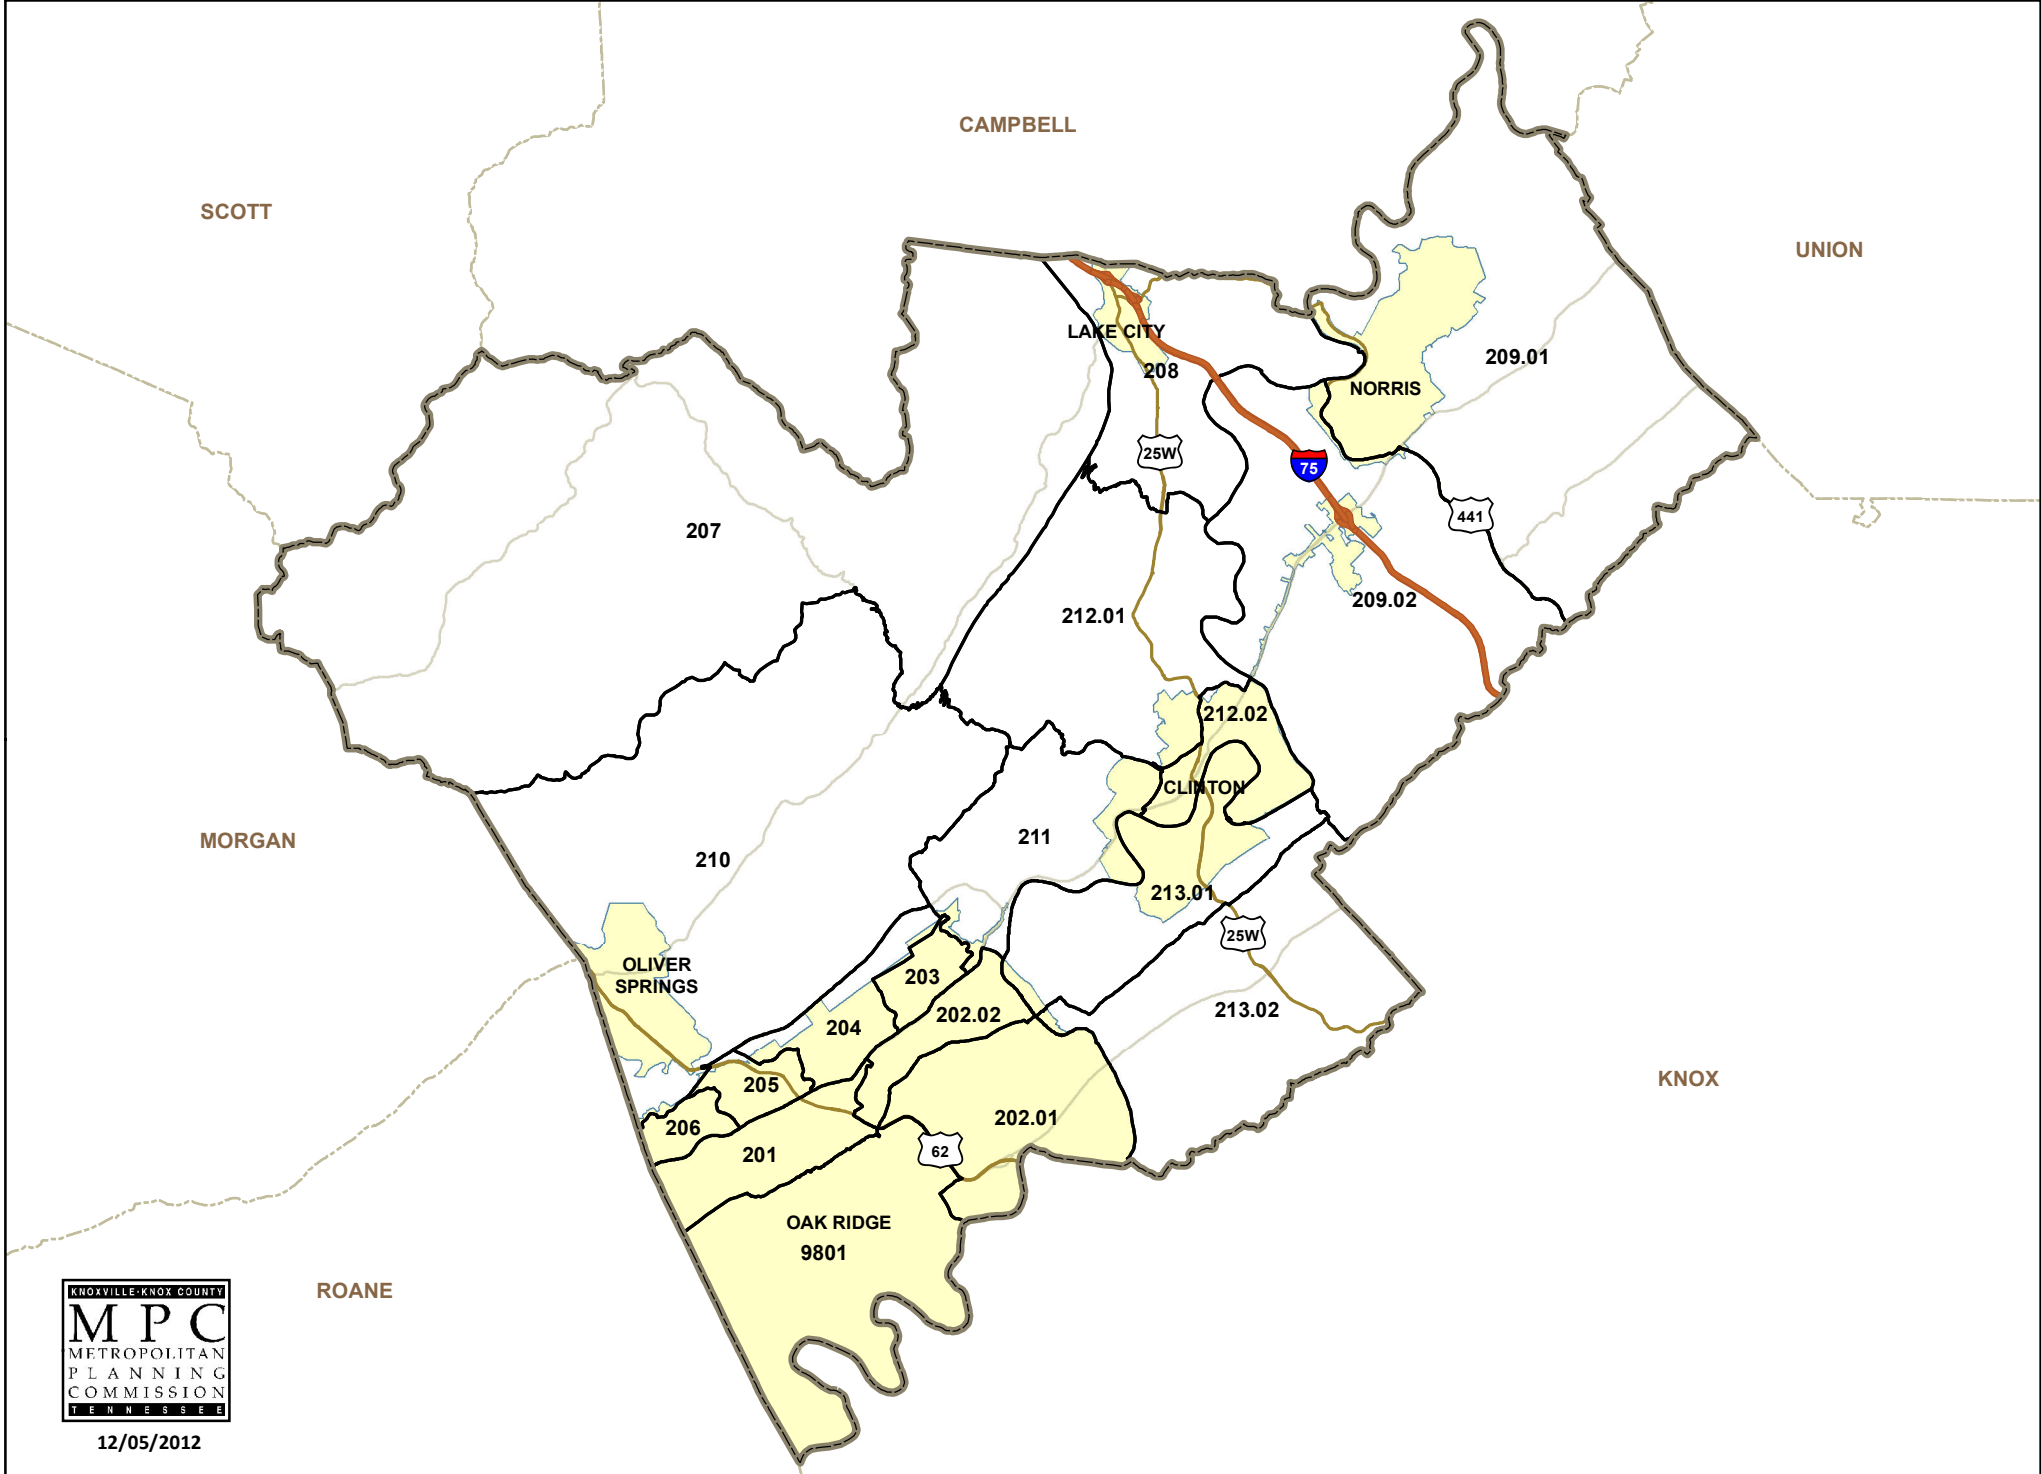

ANDERSON COUNTY (with Census Tracts)

12/05/2012

BLOUNT COUNTY (with Census Tracts)

12/05/2012

KNOX COUNTY (with Census Tracts)

LOUDON COUNTY (with Census Tracts)

12/05/2012

UNION COUNTY (with Census Tracts)

144

GRAINGER

402.02

370

131

ANDERSON

33

LUTTRELL

131

PLAINVIEW

12/05/2012

KNOX