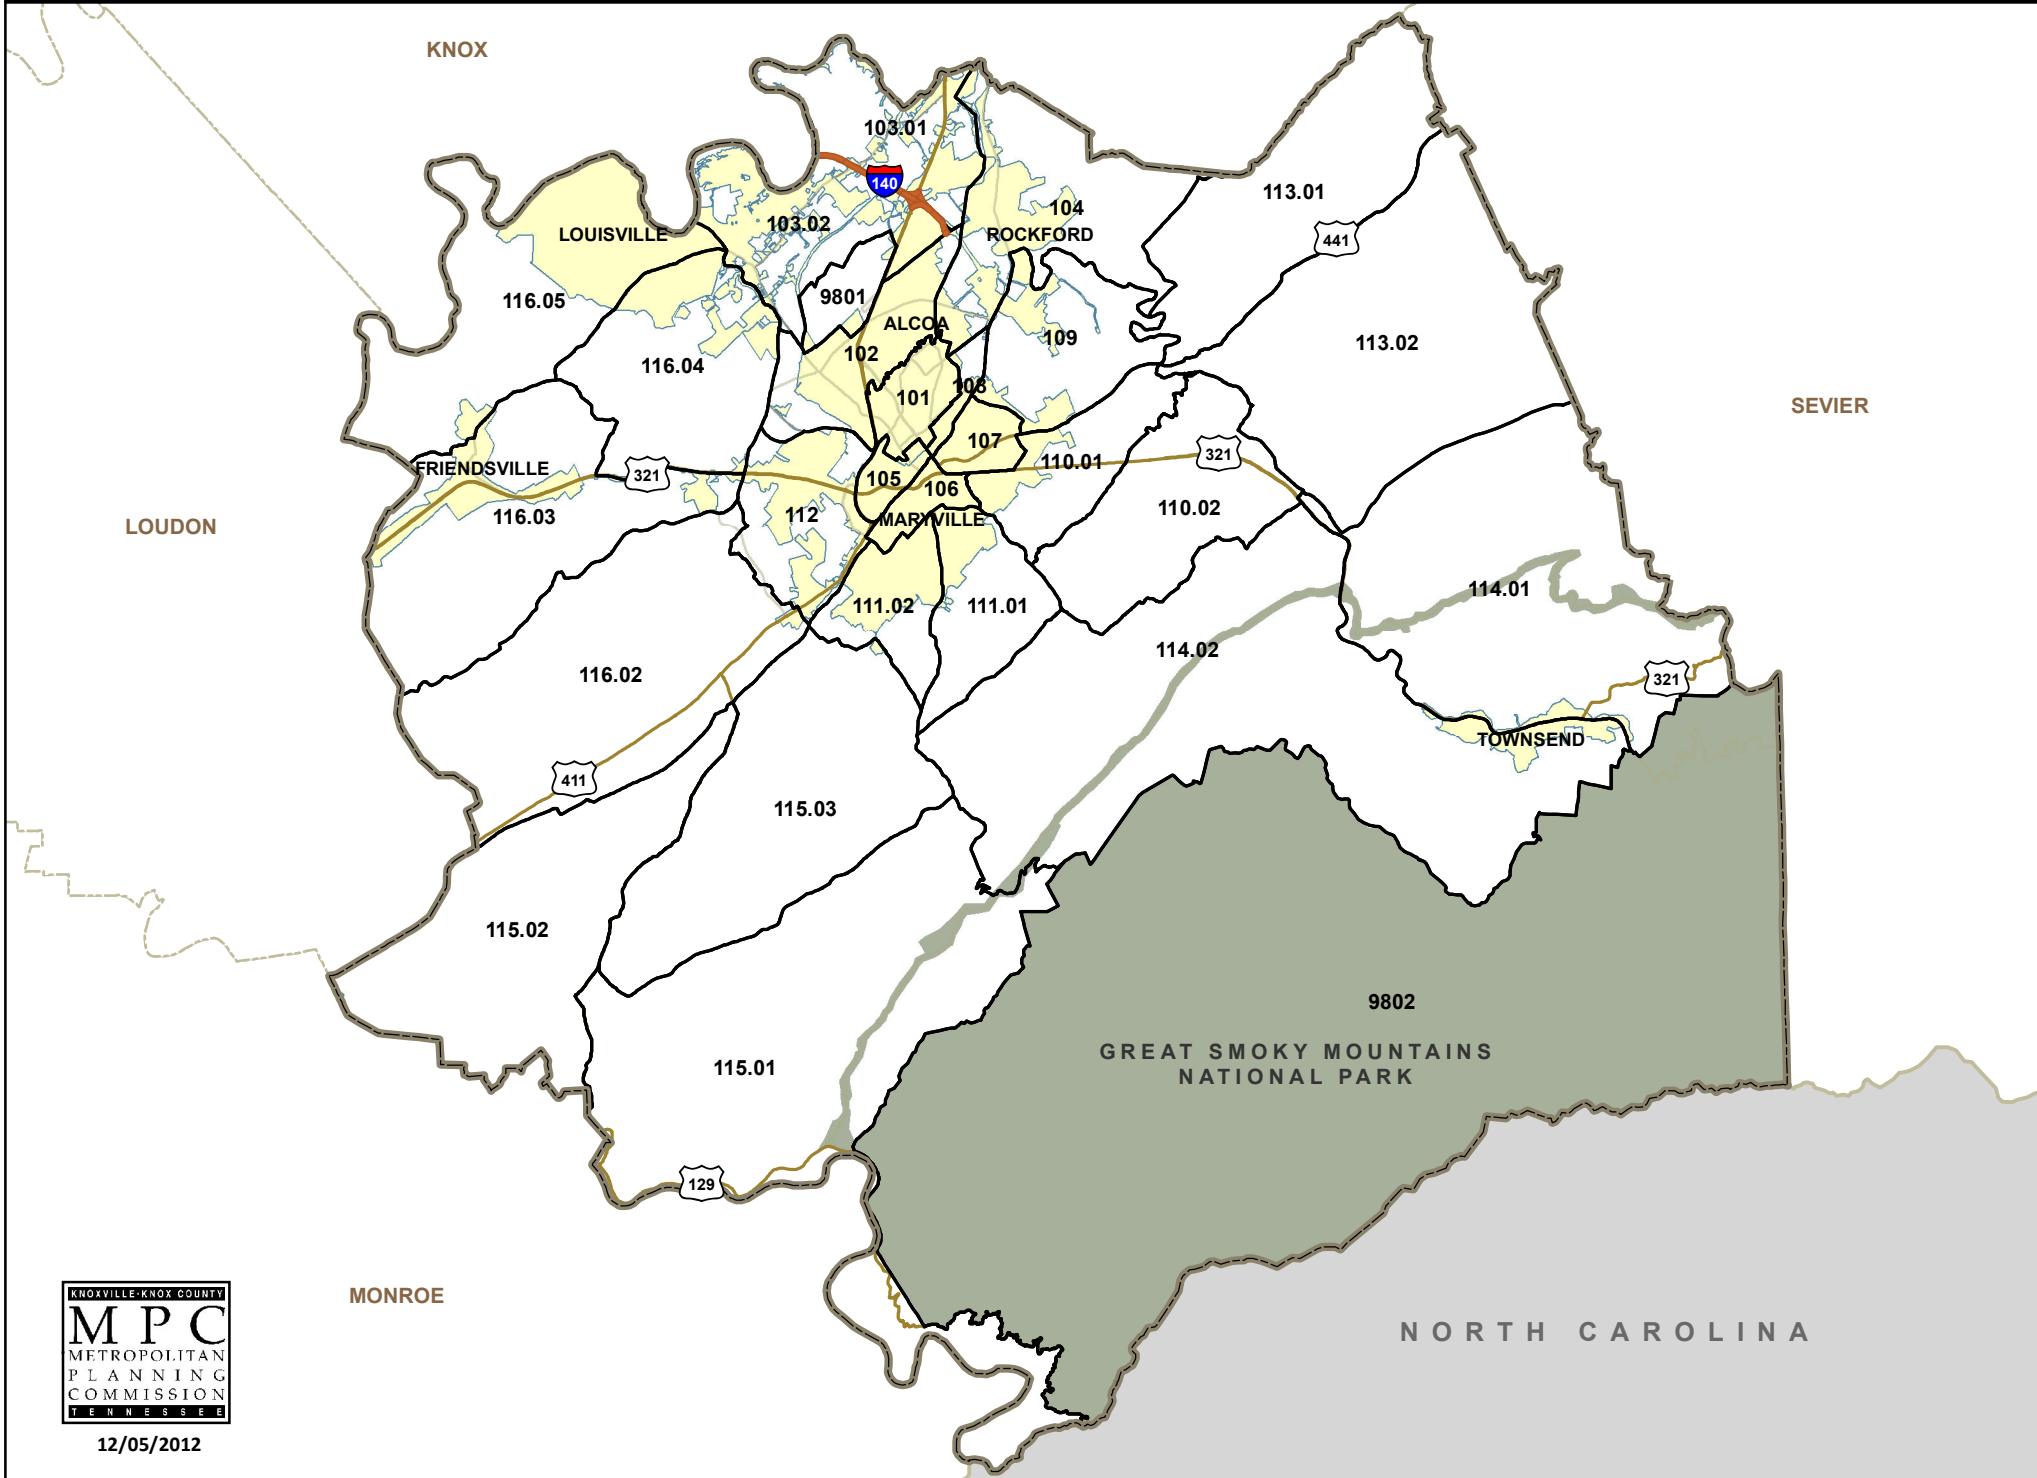

ANDERSON COUNTY (with Census Tracts)

12/05/2012

BLOUNT COUNTY (with Census Tracts)

12/05/2012

KNOX COUNTY (with Census Tracts)

LOUDON COUNTY (with Census Tracts)

12/05/2012

UNION COUNTY (with Census Tracts)

144

GRAINGER

402.02

370

131

ANDERSON

33

LUTTRELL

131

PLAINVIEW

12/05/2012

KNOX